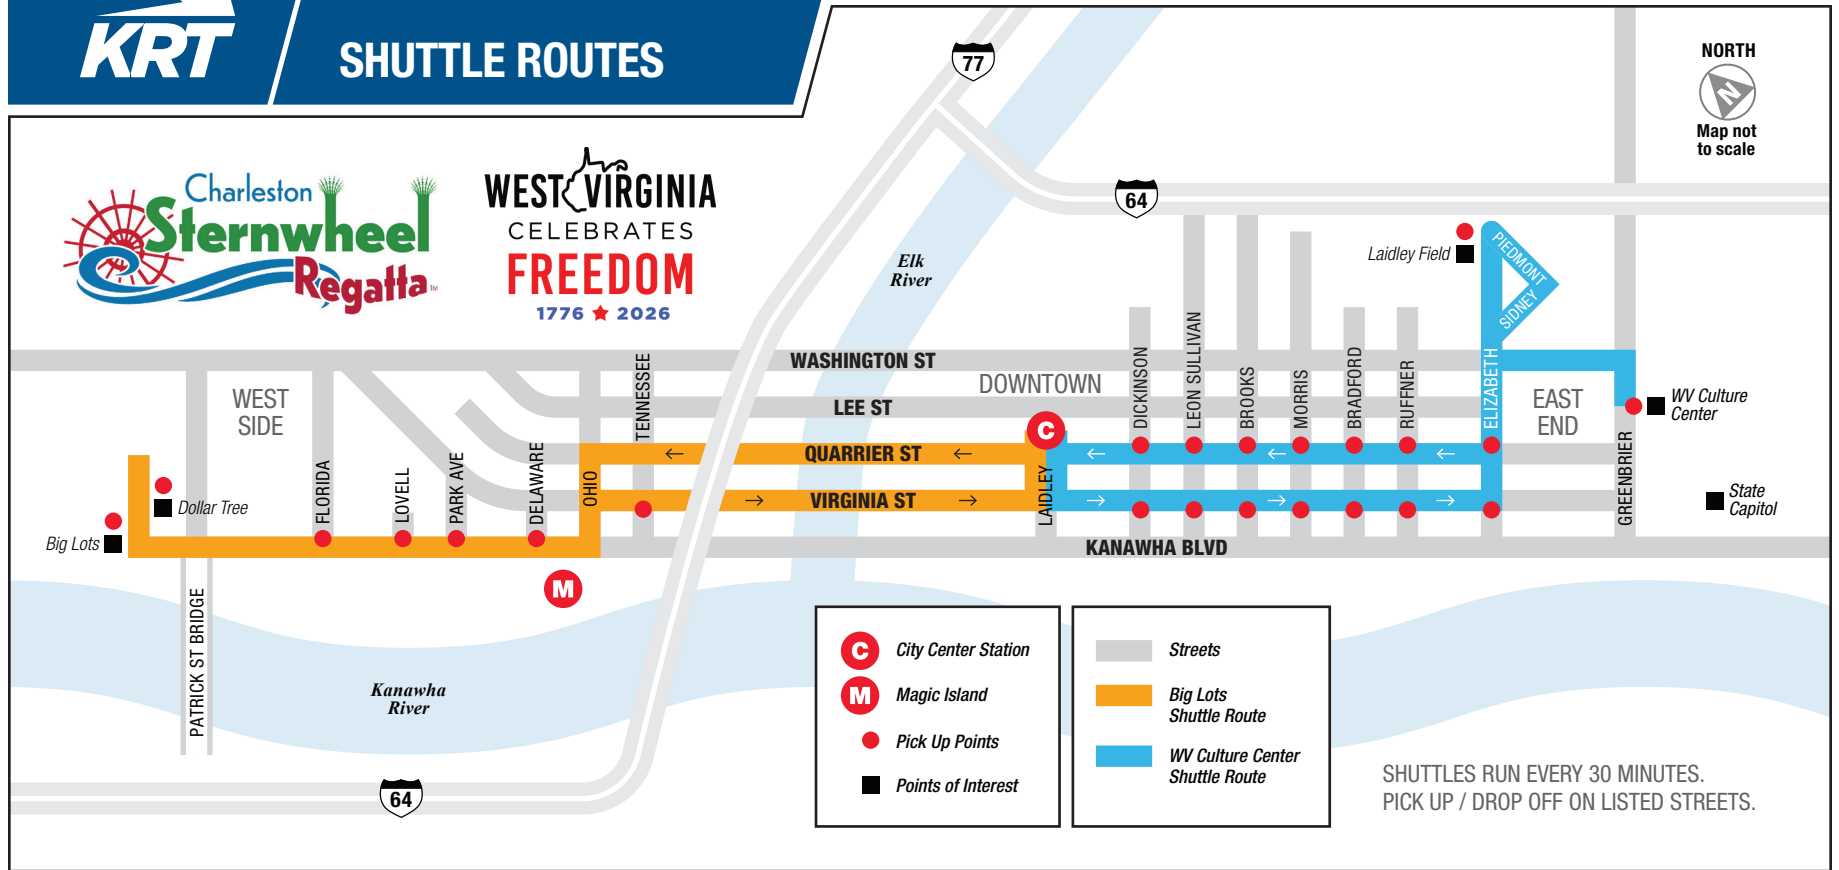

SHUTTLE ROUTES

WEST VIRGINIA
CELEBRATES
FREEDOM
1776 ★ 2026

	City Center Station		Streets
	Magic Island		Big Lots Shuttle Route
	Pick Up Points		WV Culture Center Shuttle Route
	Points of Interest		

SHUTTLES RUN EVERY 30 MINUTES.
PICK UP / DROP OFF ON LISTED STREETS.