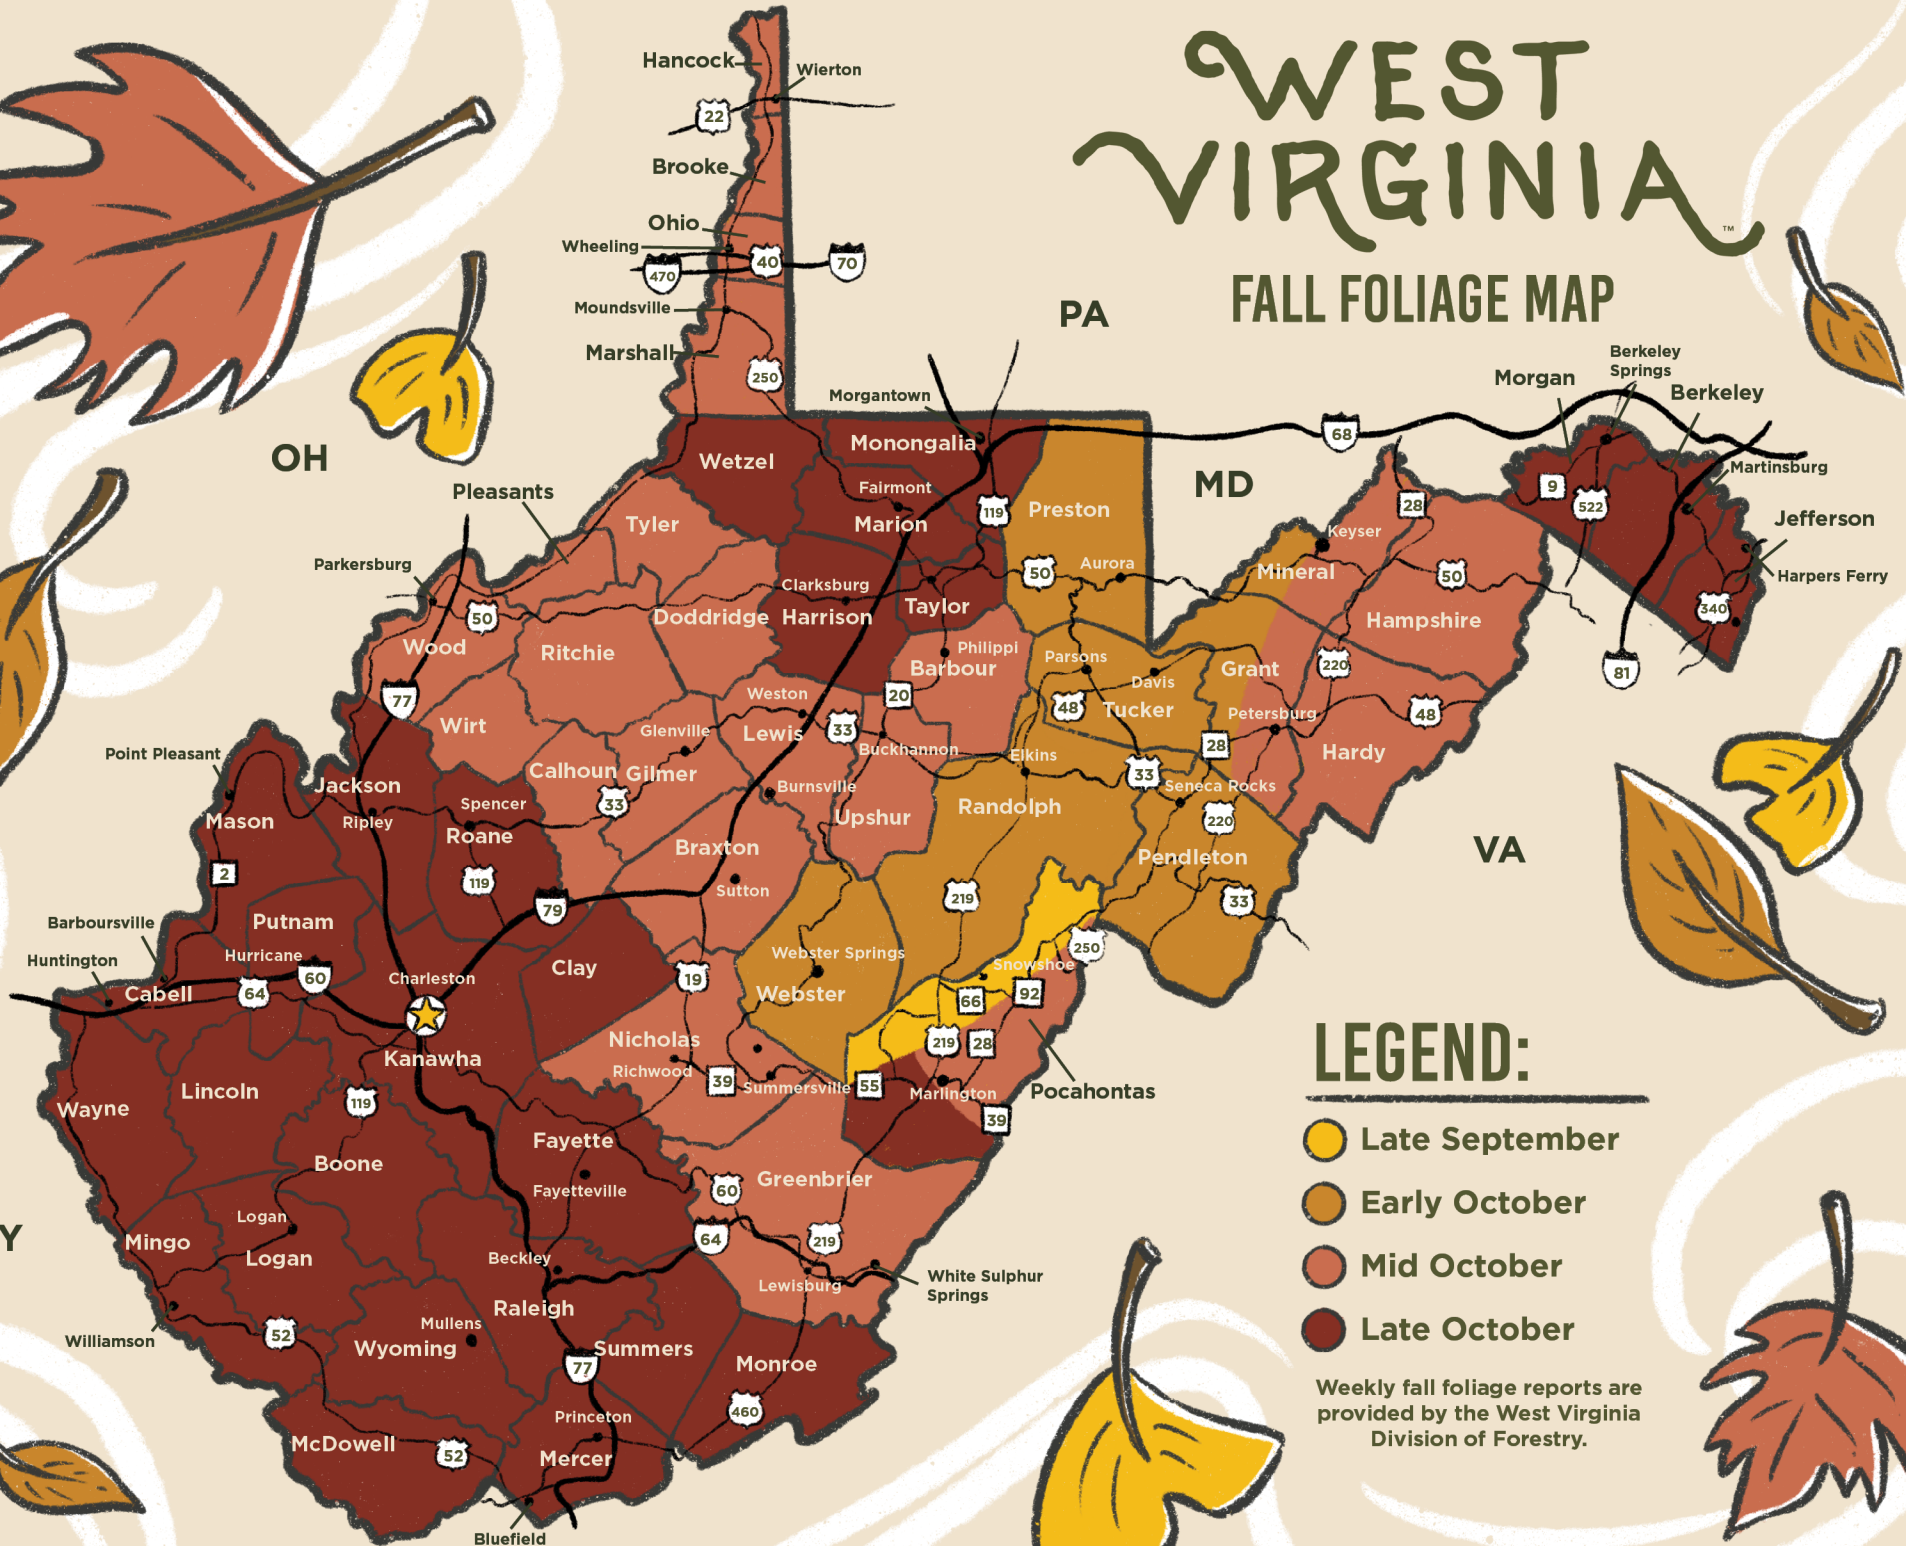

WEST VIRGINIA

FALL FOLIAGE MAP

LEGEND:

- Late September
- Early October
- Mid October
- Late October

Weekly fall foliage reports are provided by the West Virginia Division of Forestry.